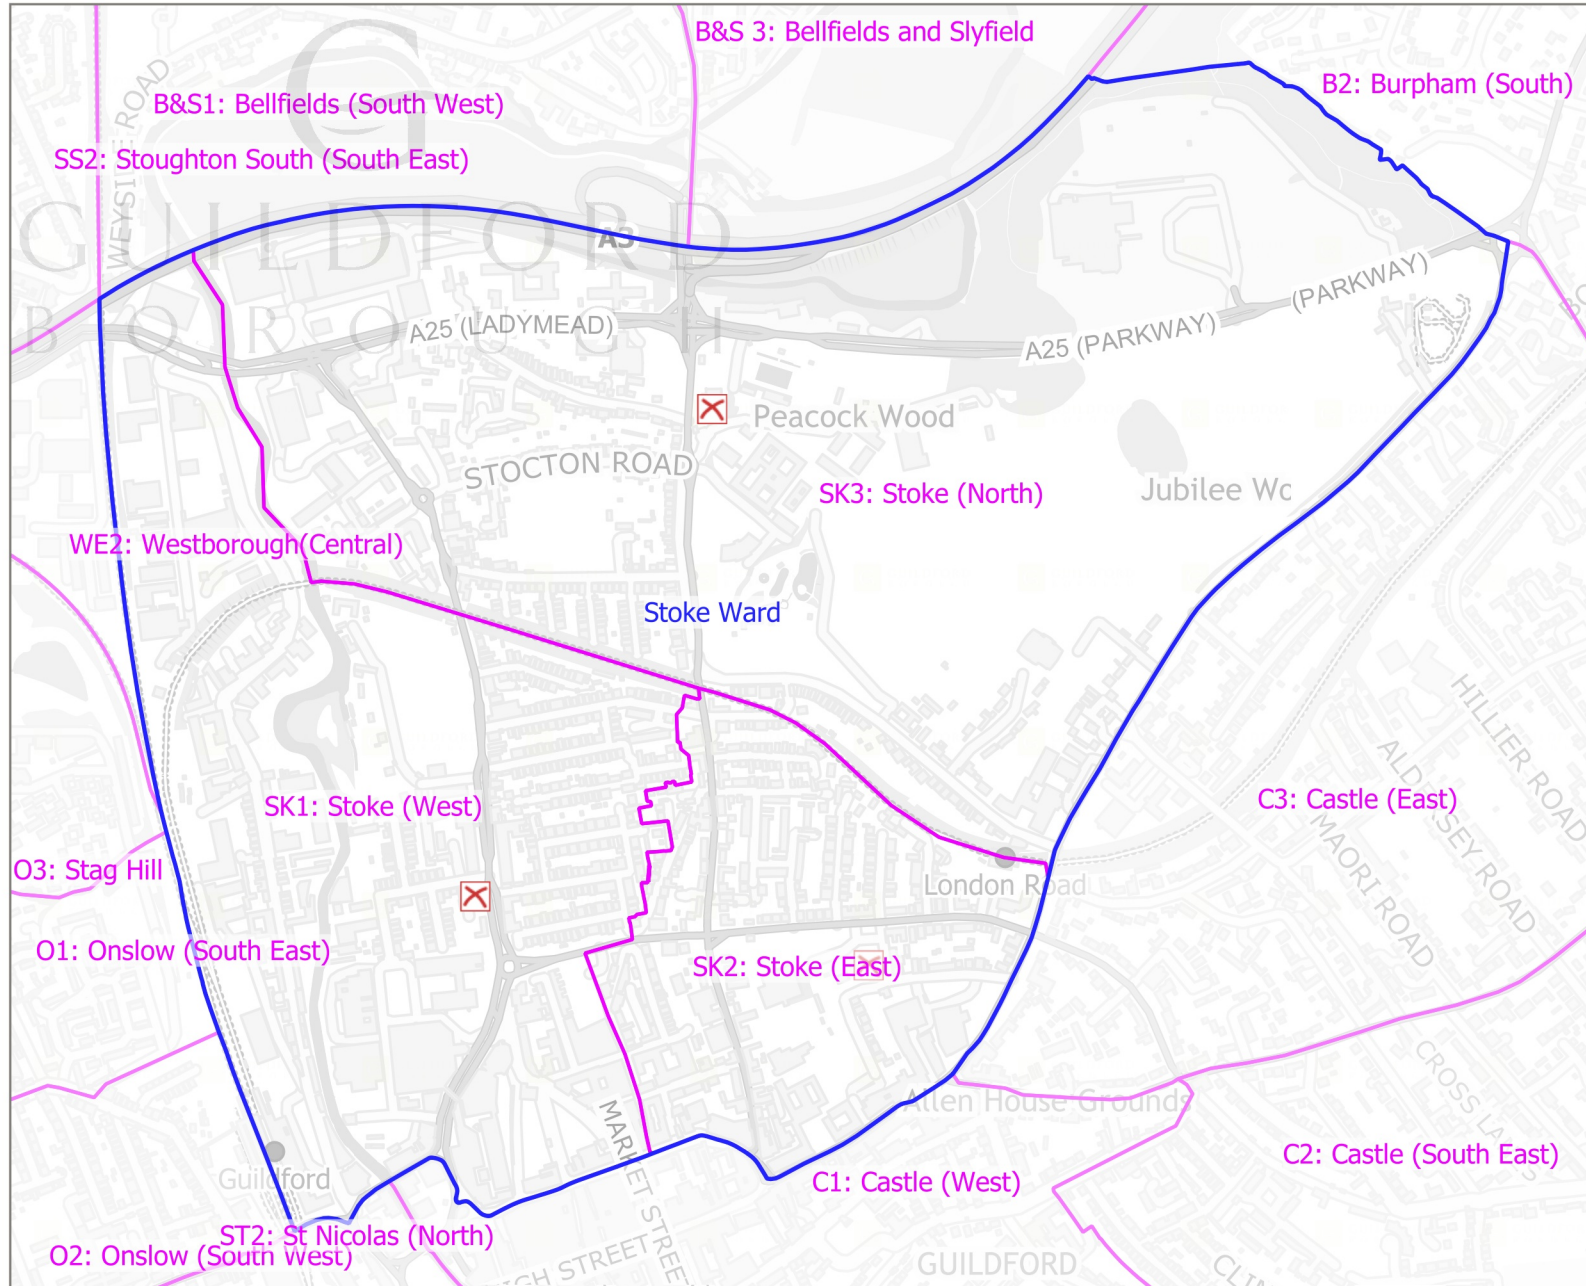

Ward and Polling District Boundaries - Stoke Ward

Legend

-  Ward Boundary
-  Polling District
-  Polling Station

Polling Station List

Salvation Army Hall,
Woodbridge Road

St Joseph's Church Hall

The Stirling Centre, Stoke
Church

Publication Date: 2022-11-25

Scale at A4:
Diagrammatic

© Crown Copyright 2022. Guildford Borough Council.
Licence No. 100019625.